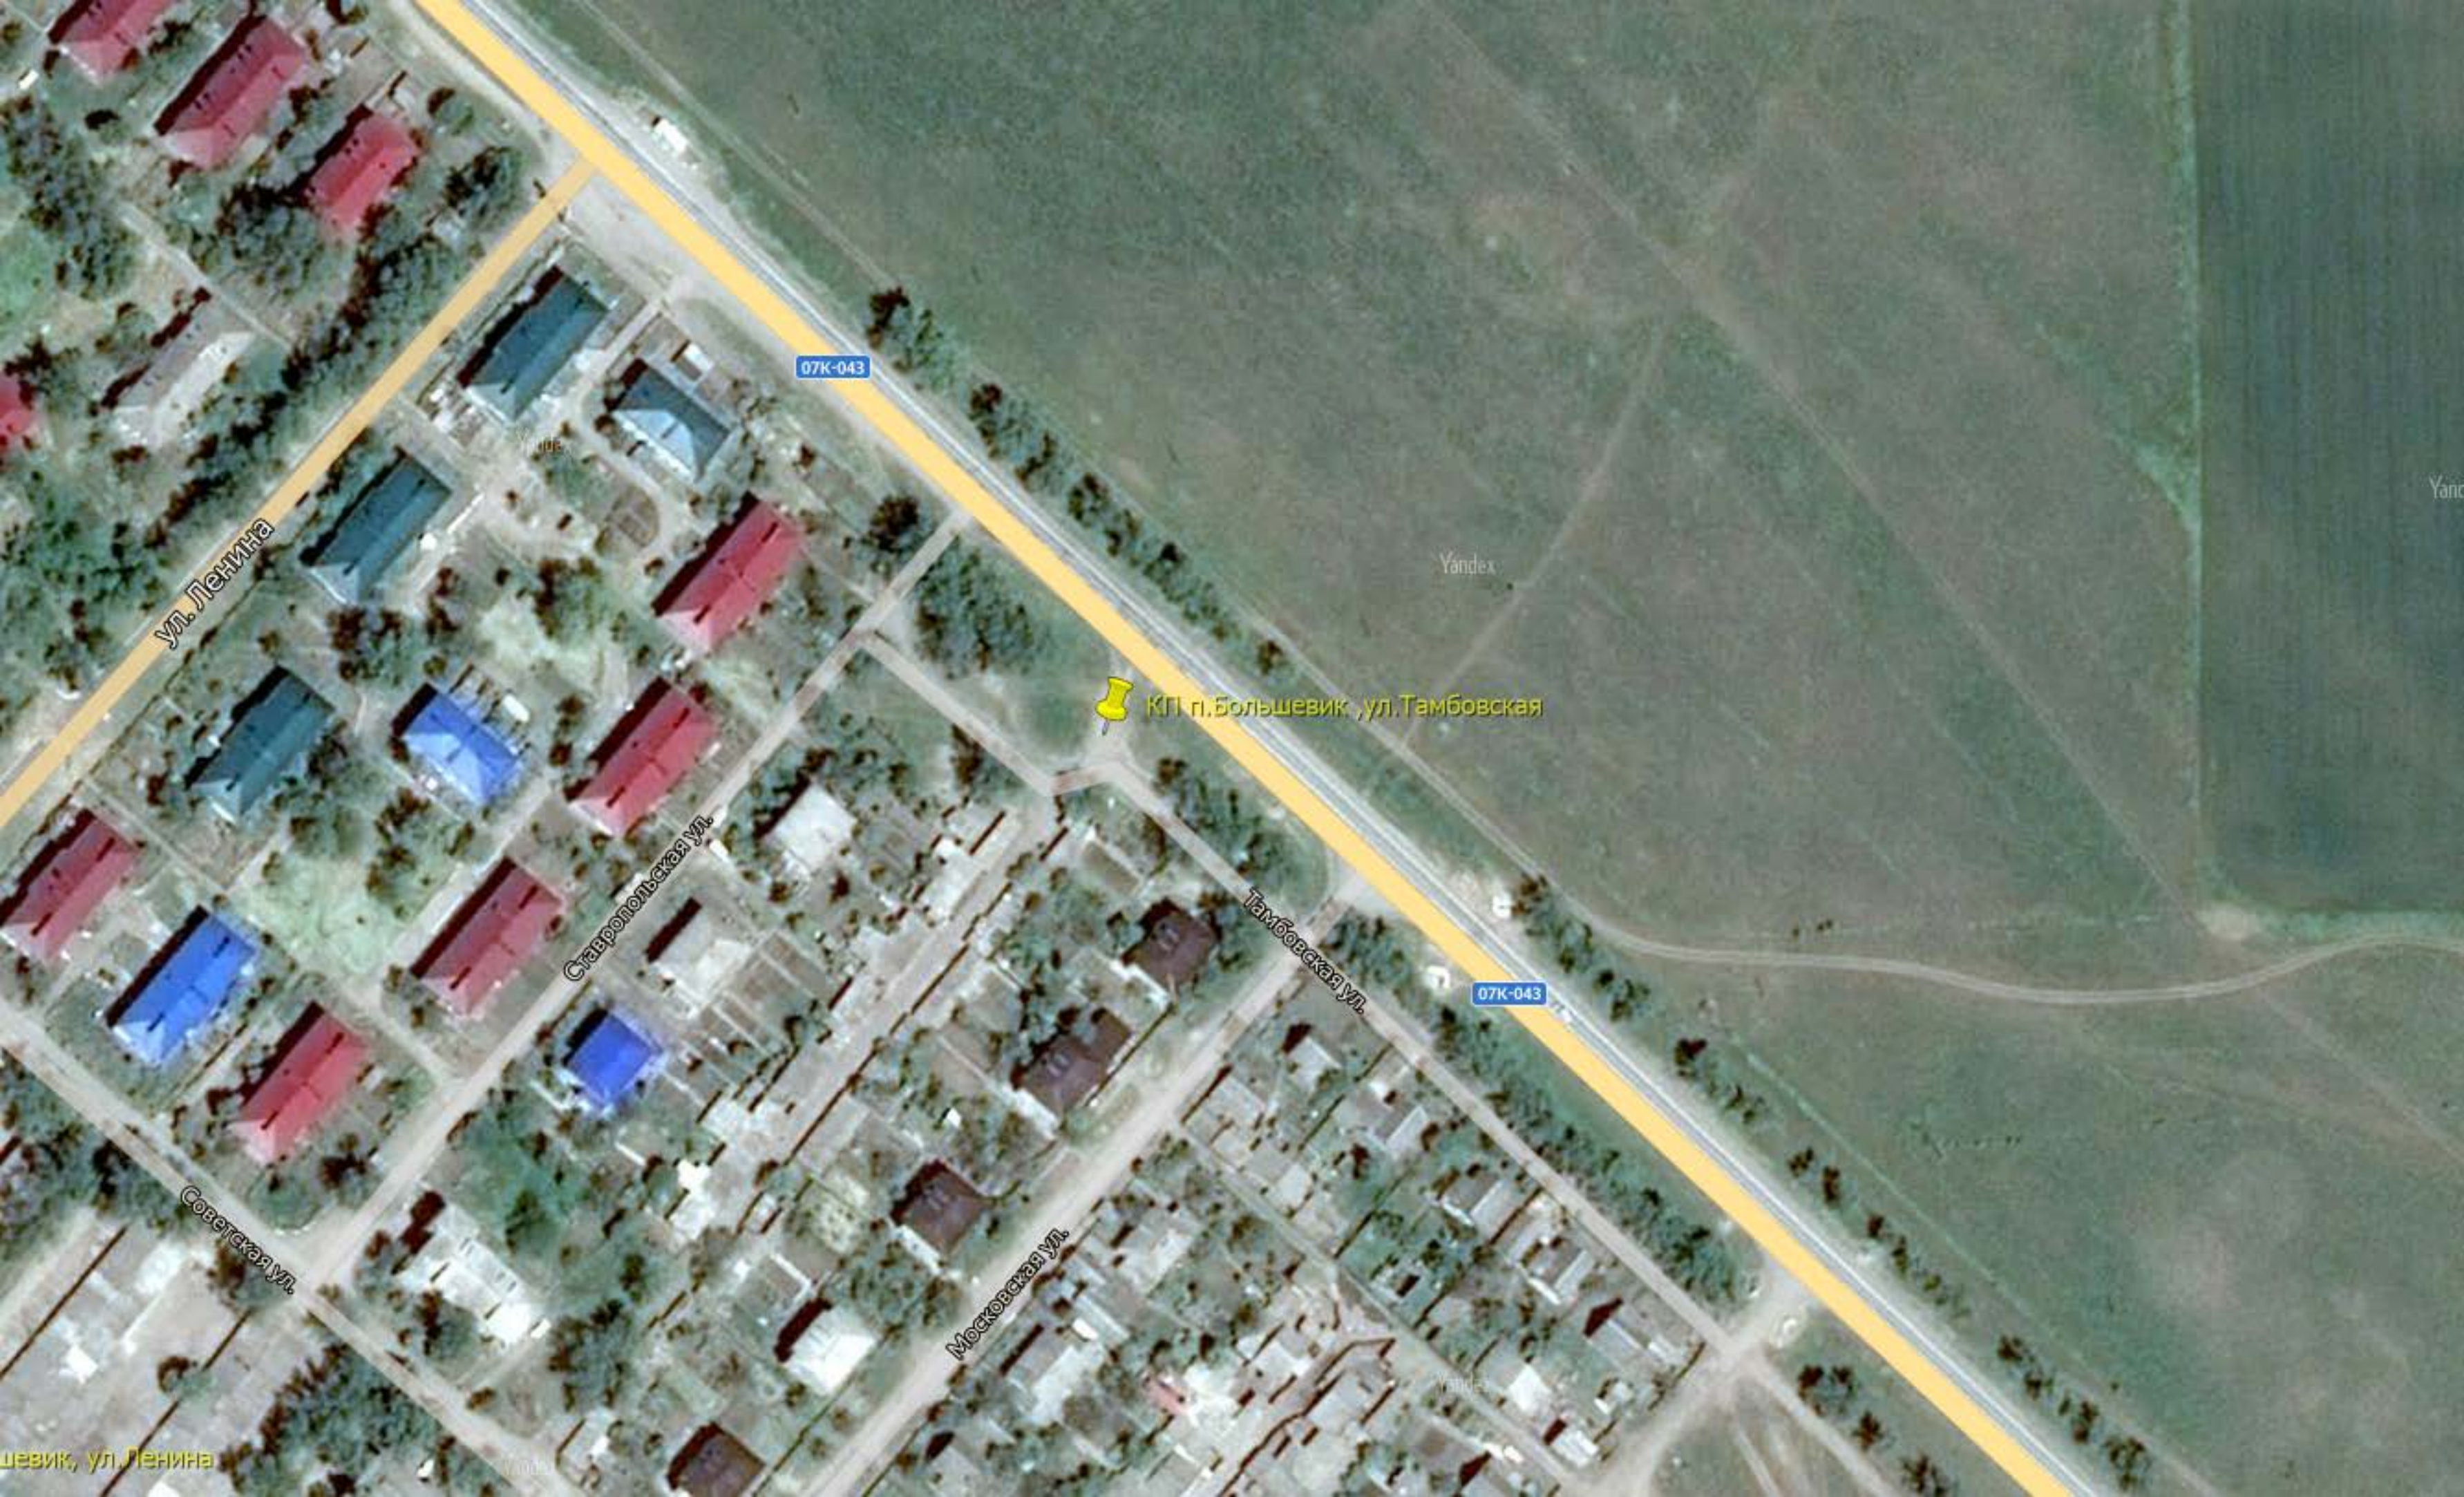

ул. Ленина

07К-043

КП г. Большевик, ул. Тамбовская

Старопольская ул.

Тамбовская ул.

07К-043

Советская ул.

Московская ул.

Большевик, ул. Ленина